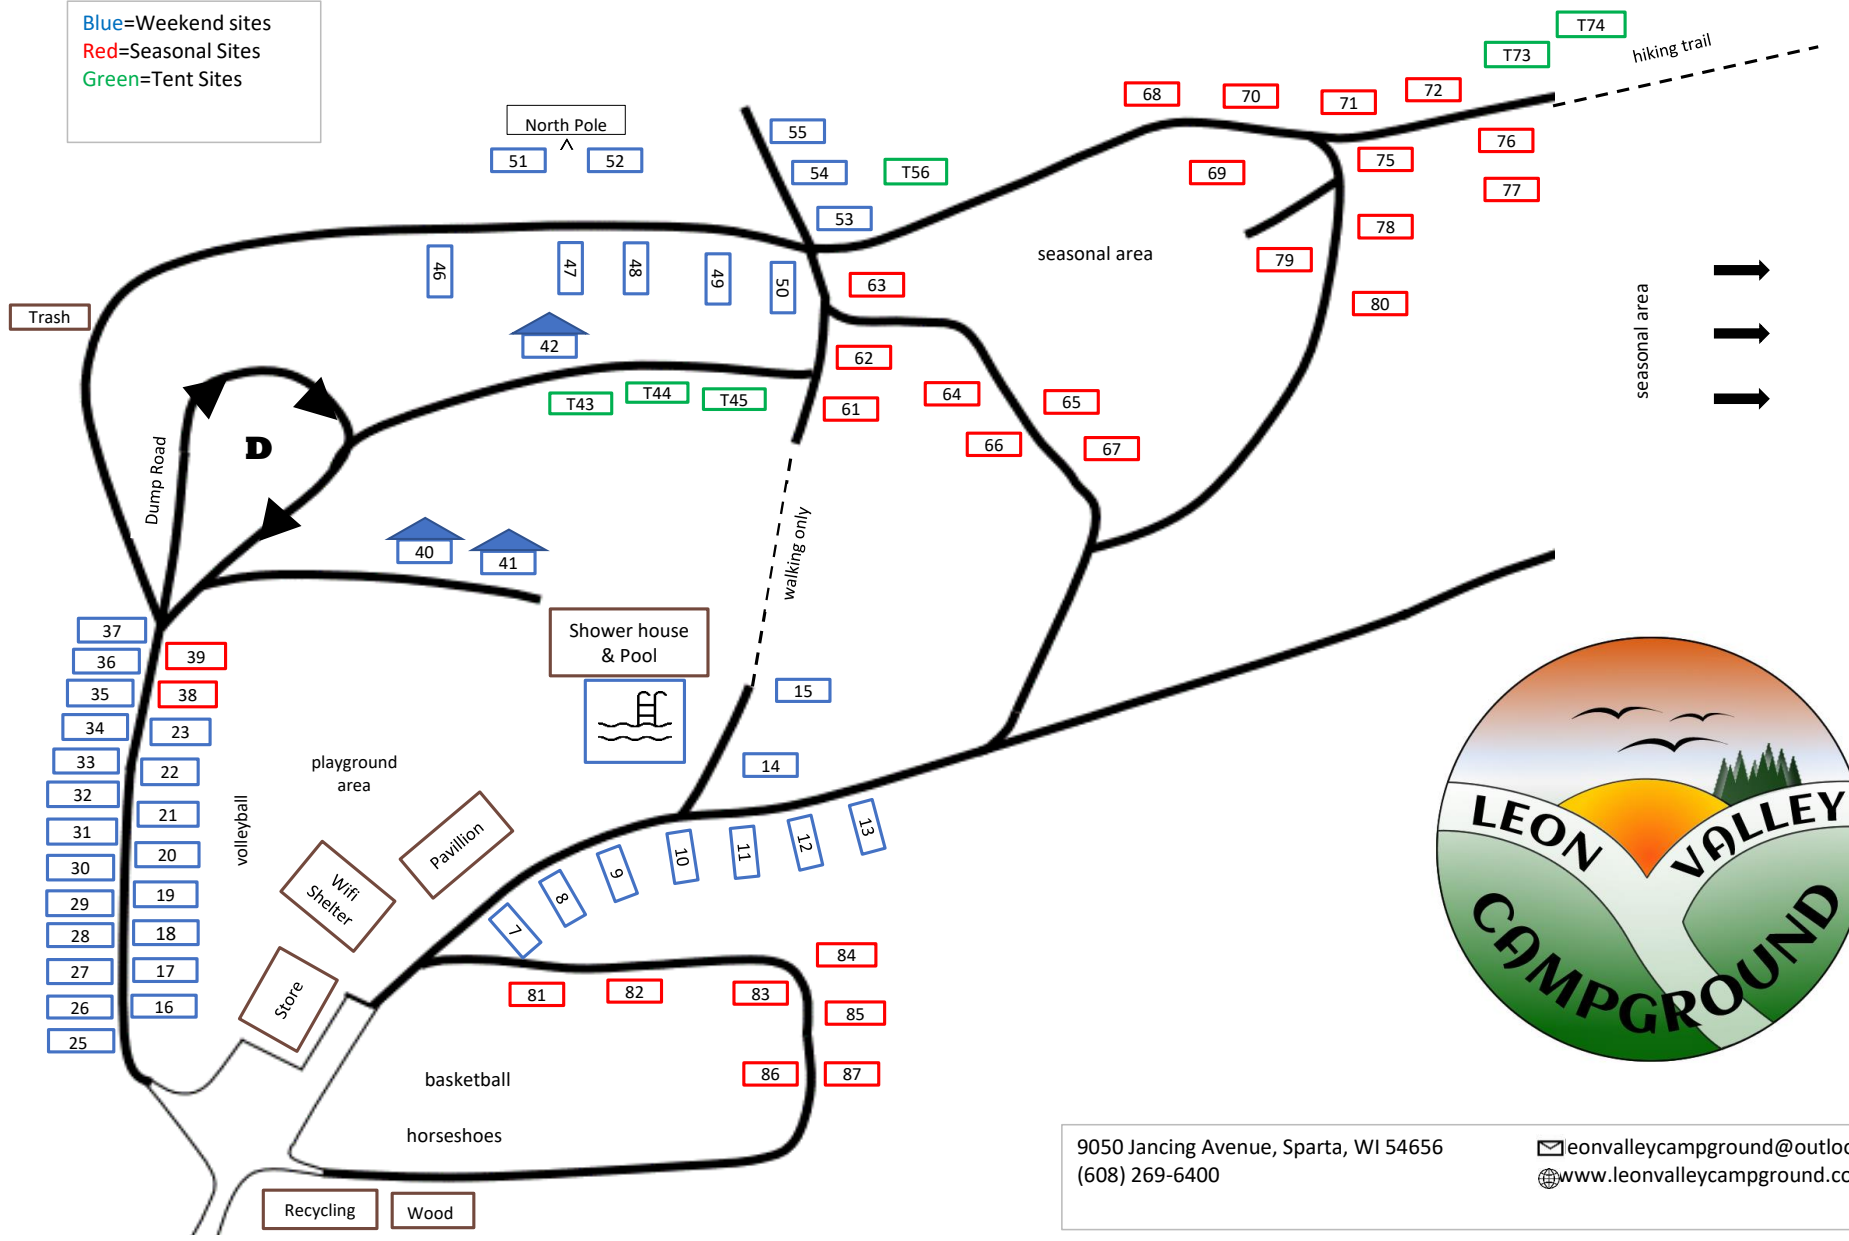

LEON VALLEY MAP 2023

Blue=Weekend sites
 Red=Seasonal Sites
 Green=Tent Sites

9050 Jancing Avenue, Sparta, WI 54656
 (608) 269-6400
 leonvalleycampground@outlook.com
 www.leonvalleycampground.com