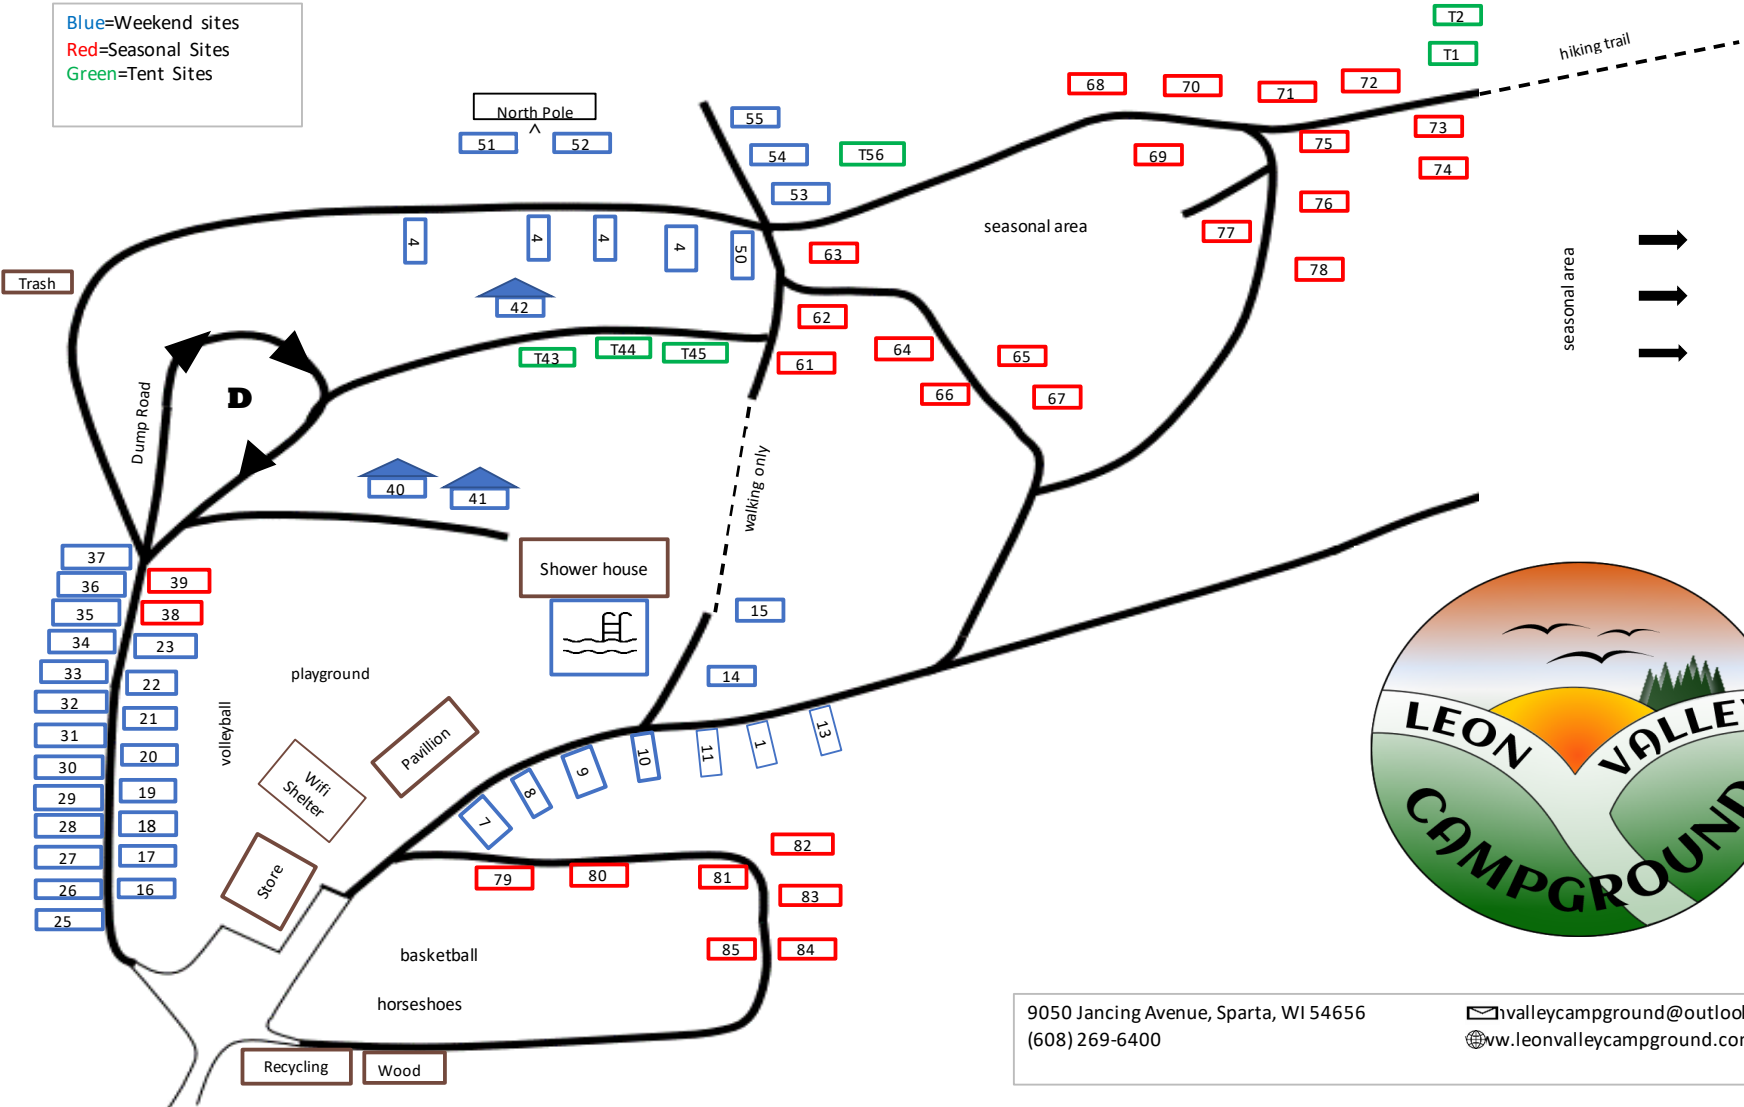

# WEEKEND MAP 2023

Blue=Weekend sites  
 Red=Seasonal Sites  
 Green=Tent Sites

9050 Jancing Avenue, Sparta, WI 54656  
 (608) 269-6400  
 ✉valleycampground@outlook.com  
 🌐vw.leonvalleycampground.com